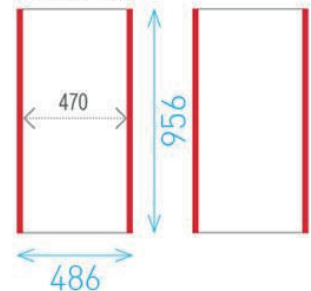

POSTER

* Please note the poster slides in by 9mm on each side. Make sure that on your artwork any logos, text or relevant content is not on this bleed area (9mm on each side)

* Prices for open show-boxes and Mino key-lock columns silver. For other

Panel: PVC-sheets free foamed, non-flammable, no reflection surface, white. Light: LED's. Secured displays: Mino V4 Key-locked, 18 positions; profile: anodised aluminium hook: strong aluminium alloy. Base & Top: Steel coated 180° silver grey. Boxes & shelves: acrylic, transparent.

Note: prices do not include accessories