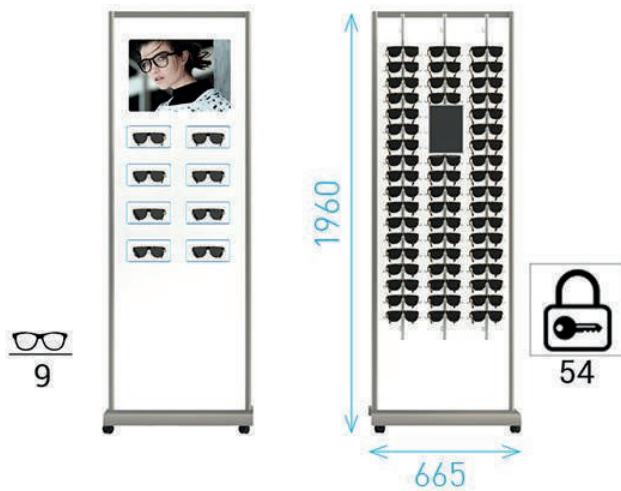

SATURN 2

SHOWCASE SATURN2 ART. # 50361

€ 1.750,-

Backlighted/rear illuminated poster, 8 individual high-light boxes and capacity for 54 frames

POSTER

* Please note, the poster slides in by 26 mm on each side of the frame. Make sure that on your artwork any logos, text or relevant content is not in this bleed area (26 mm on each side)

IMPACT SATURN2 ART. # 50362

€ 1.500,-

Big poster with three high-light/rear illuminated individual boxes and capacity for 36 frames