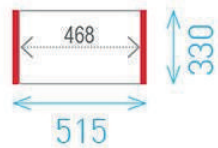

### POSTER

\* Please note, the poster slides in by 26 mm on each side of the frame. Make sure that on your artwork any logos, text or relevant content is not in this bleed area (26 mm on each side)