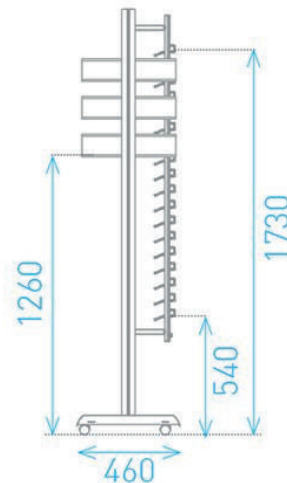

SATURN 2

SHOWCASE SATURN2 ART. # 50361

€ 1.750,-

Backlighted/rear illuminated poster, 8 individual high-light boxes and capacity for 54 frames

POSTER

* Please note, the poster slides in by 26 mm on each side of the frame. Make sure that on your artwork any logos, text or relevant content is not in this bleed area (26 mm on each side)

IMPACT SATURN2 ART. # 50362

€ 1.500,-

Big poster with three high-light/rear illuminated individual boxes and capacity for 36 frames

POSTER

* Please note the poster slides in by 2mm on each side. The area where the showboxes are placed (indicated in red) won't be visible. Make sure that on your artwork any logos, text or relevant content is not on this area.

TELL YOUR STORY SATURN2 ART. # 50363

€ 1.750,-

Long Poster, 6 high-light individual boxes and ab edge-lit shelf (double-sided)

POSTER

* Please note the poster slides in by 9mm on each side. Make sure that on your artwork any logos, text or relevant content is not on this bleed area (9mm on each side)

* Prices for open show-boxes and Mino key-lock columns silver. For other

Panel: PVC-sheets free foamed, non-flammable, no reflection surface, white. Light: LED's. Secured displays: Mino V4 Key-locked, 18 positions; profile: anodised aluminium hook: strong aluminium alloy. Base & Top: Steel coated 180° silver grey. Boxes & shelves: acrylic, transparent.

Note: prices do not include accessories