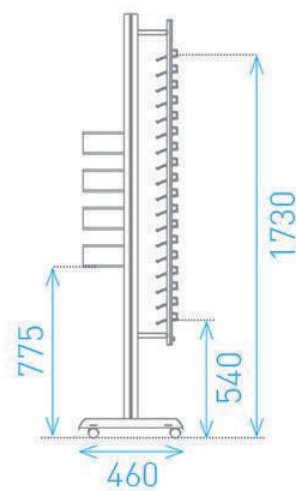

SATURN 2

SHOWCASE SATURN2 ART. # 50361

€ 1.750,-

Backlighted/rear illuminated poster, 8 individual high-light boxes and capacity for 54 frames

POSTER

* Please note, the poster slides in by 26 mm on each side of the frame. Make sure that on your artwork any logos, text or relevant content is not in this bleed area (26 mm on each side)

IMPACT SATURN2 ART. # 50362

€ 1.500,-

Big poster with three high-light/rear illuminated individual boxes and capacity for 36 frames