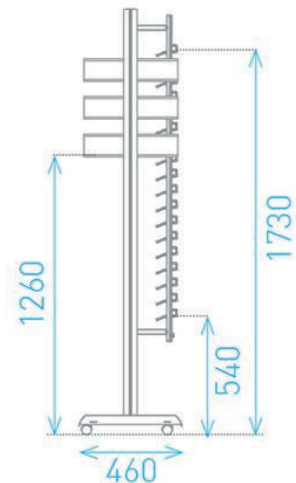

SATURN 2

SHOWCASE SATURN2 ART. # 50361

€ 1.750,-

Backlighted/rear illuminated poster, 8 individual high-light boxes and capacity for 54 frames

POSTER

* Please note, the poster slides in by 26 mm on each side of the frame. Make sure that on your artwork any logos, text or relevant content is not in this bleed area (26 mm on each side)

IMPACT SATURN2 ART. # 50362

€ 1.500,-

Big poster with three high-light/rear illuminated individual boxes and capacity for 36 frames

POSTER

* Please note the poster slides in by 2mm on each side. The area where the showboxes are placed (indicated in red) won't be visible. Make sure that on your artwork any logos, text or relevant content is not on this area.

TELL YOUR STORY SATURN2 ART. # 50363

€ 1.750,-

Long Poster, 6 high-light individual boxes and ab edge-lit shelf (double-sided)

POSTER

* Please note the poster slides in by 9mm on each side. Make sure that on your artwork any logos, text or relevant content is not on this bleed area (9mm on each side)

* Prices for open show-boxes and Mino key-lock columns silver. For other

Panel: PVC-sheets free foamed, non-flammable, no reflection surface, white. Light: LED's. Secured displays: Mino V4 Key-locked, 18 positions; profile: anodised aluminium hook: strong aluminium alloy. Base & Top: Steel coated 180° silver grey. Boxes & shelves: acrylic, transparent.

Note: prices do not include accessories