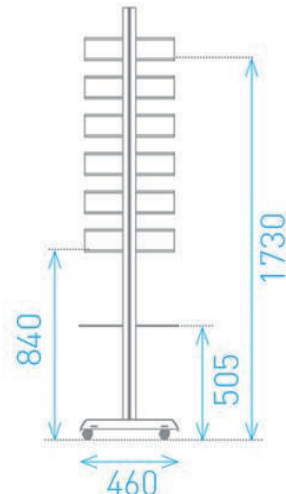

TELL YOUR STORY SATURN2 ART. # 50363

€ 1.750,-

Long Poster, 6 high-light individual boxes and ab edge-lit shelf (double-sided)