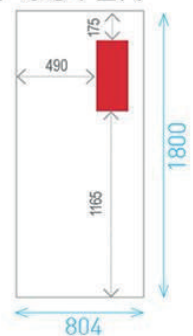

POSTER

* Please note the poster slides in by 2mm on each side. The area where the showboxes are placed (indicated in red) won't be visible. Make sure that on your artwork any logos, text or relevant content is not on this area.