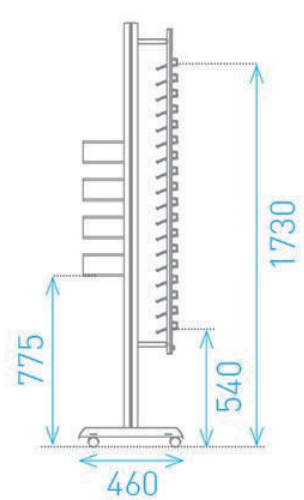

SATURN 2

SHOWCASE SATURN2 ART. # 50361

€ 1.750,-

Backlighted/rear illuminated poster, 8 individual high-light boxes and capacity for 54 frames

POSTER

* Please note, the poster slides in by 26 mm on each side of the frame. Make sure that on your artwork any logos, text or relevant content is not in this bleed area (26 mm on each side)

IMPACT SATURN2 ART. # 50362

€ 1.500,-

Big poster with three high-light/rear illuminated individual boxes and capacity for 36 frames