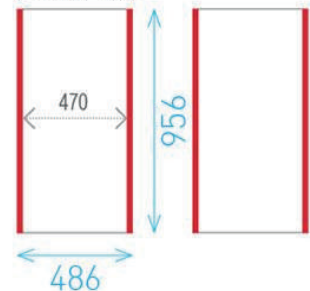

POSTER

* Please note the poster slides in by 9mm on each side. Make sure that on your artwork any logos, text or relevant content is not on this bleed area (9mm on each side)

* Prices for open show-boxes and Mino key-lock columns silver. For other

Panel: PVC-sheets free foamed, non-flammable, no reflection surface, white. Light: LED's. Secured displays: Mino V4 Key-locked, 18 positions; profile: anodised aluminium hook: strong aluminium alloy. Base & Top: Steel coated 180° silver grey. Boxes & shelves: acrylic, transparent.

Note: prices do not include accessories