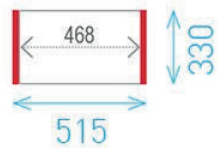

SATURN 2

SHOWCASE SATURN2 ART. # 50361

€ 1.750,-

Backlighted/rear illuminated poster, 8 individual high-light boxes and capacity for 54 frames

POSTER

* Please note, the poster slides in by 26 mm on each side of the frame. Make sure that on your artwork any logos, text or relevant content is not in this bleed area (26 mm on each side)