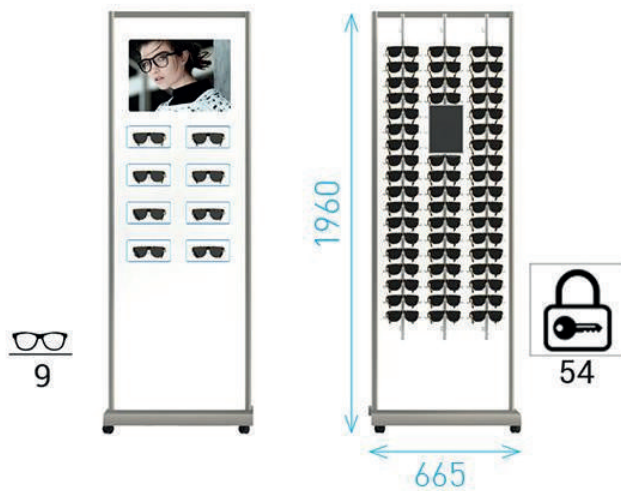

SATURN 2

SHOWCASE SATURN2 ART. # 50361

€ 1.750,-

Backlighted/rear illuminated poster, 8 individual high-light boxes and capacity for 54 frames

POSTER

* Please note, the poster slides in by 26 mm on each side of the frame. Make sure that on your artwork any logos, text or relevant content is not in this bleed area (26 mm on each side)

IMPACT SATURN2 ART. # 50362

€ 1.500,-

Big poster with three high-light/rear illuminated individual boxes and capacity for 36 frames