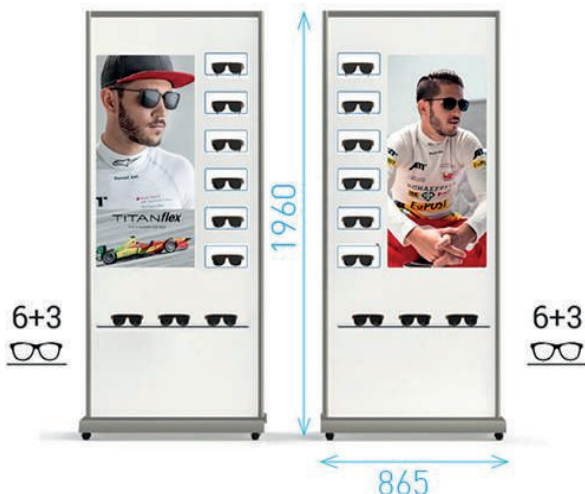

TELL YOUR STORY SATURN2 ART. # 50363

€ 1.750,-

Long Poster, 6 high-light individual boxes and ab edge-lit shelf (double-sided)